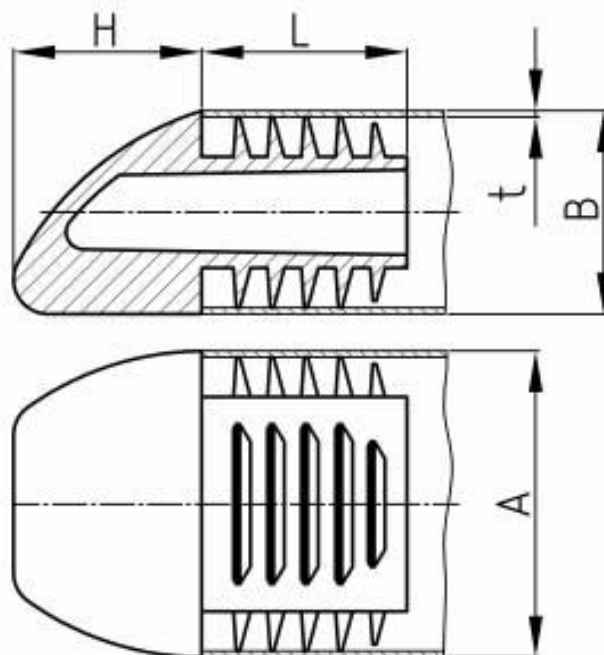

Base Items Of Product Group VLA

Decorative ribbed inserts for rectangular tubes

VLA

VLA

Standard   black

Colours:

Material: Polyethylene

Order number	A	B	H	L	t	New
	mm	mm	mm	mm	mm	
<u>VLA 30x20x1,5-2</u>	30	20	25	25	1,5-2	
<u>VLA 40x25x1,5-2</u>	40	25	25	25	1,5-2	
<u>VLA 50x30x1,5-2</u>	50	30	25	25	1,5-2	

ARTIUM ITC OÜ
info@artium.ee
+372 7409 400

AB TRANSYSTEMS SIA
info@abtransystems.lv
+371 6714 0102

Furniture
Inserts / Plugs (tubes, borings)

QUALITY PRODUCTS - EXCELLENT SERVICE - SMART DELIVERIES!

www.artium.ee

www.abtransystems.lv