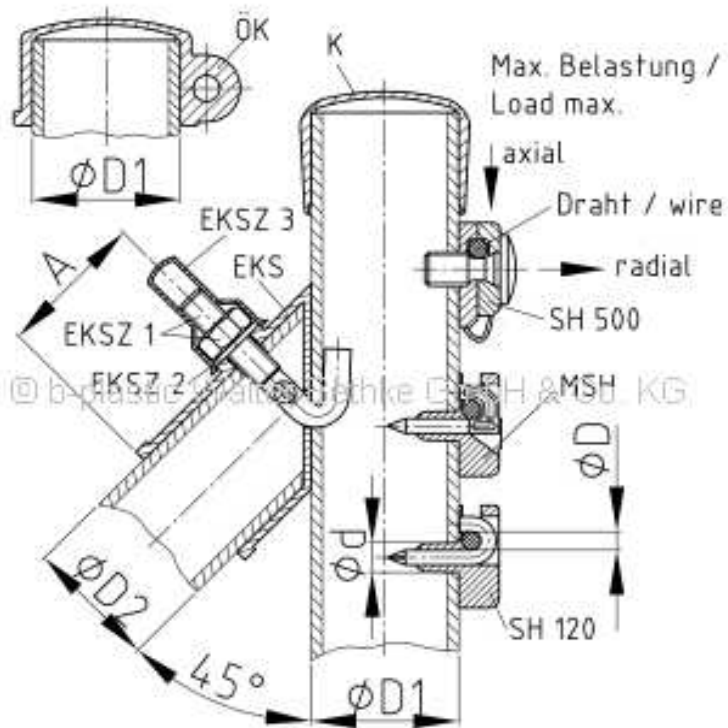

Base Items Of Product Group EKSZ

Accessories for inclined support ferrules group EKS (1=Zinc plated M8 bolt hooks with nut,
2=Nylon washers, 3=rust protection ferrules)

EKSZ

SH/MSH/SSH/EKS/K

Material: [Washers: Nylon](#) , [Protection cap: PVC \(soft\)](#) , Nut: zinc-plated steel , Screw: zinc-plated steel

Order number
EKSZ 1
EKSZ 2
EKSZ 3

QUALITY PRODUCTS - EXCELLENT SERVICE - SMART DELIVERIES!